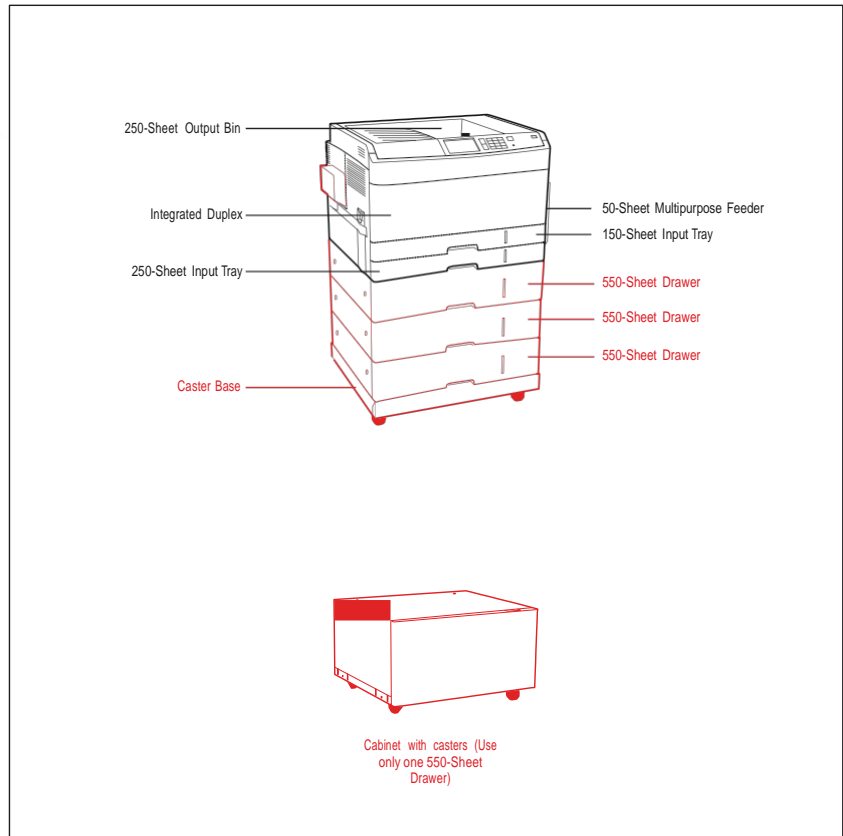

Part # Model

24Z0000 Lexmark C925de

Part # Laser Toner/Print Cartridge

C925H2KG C925 Black High Yield Toner Cartridge
C925H2CG C925 Cyan High Yield Toner Cartridge
C925H2MG C925 Magenta High Yield Toner Cartridge
C925H2YG C925 Yellow High Yield Toner Cartridge
C925X72G C925, X925 Black Imaging Unit
C925X73G C925, X925 Cyan Imaging Unit C925X74G
C925, X925 Magenta Imaging Unit
C925X75G C925, X925 Yellow Imaging Unit
C925X76G C925, X925 Waste Toner Bottle

Part # Paper Handling

24Z0030 C925, X925 550-Sheet Drawer

Part # Furniture

24Z0031 C925, X925 Cabinet with casters

Part # Memory Options

1025041 256MB DDR2-DRAM
1025042 512MB DDR2-DRAM
1025043 1024MB DDR2-DRAM
14F0245 256MB Flash Card
27X0014 160+ GB Hard Disk
30G0287 Arabic Font Card
30G0828 Japanese Font Card
30G0825 Korean Font Card
30G0826 Simplified Chinese Font Card
30G0827 Traditional Chinese Font Card

Part # Application Solutions

24Z0040 C925 Card for PRESCRIBE Emulation
24Z0038 C925 Forms and Bar Code Card
24Z0039 C925 Card for IPDS
57X9000 Lexmark PrintCrypton Card

Part # Connectivity

1021294 USB Cable (2-meter)
24Z0060 C925 MarkNet N8120 Gigabit Ethernet Print Server
24Z0061 C925 MarkNet N8130 Fiber Ethernet 100BaseFX, 10BaseFL Print Server
24Z0062 C925 MarkNet N8250 802.11b/g/n Wireless Print Server
24Z0065 C925 Parallel 1284-B Interface Card Kit
1021231 Parallel Cable (10-foot)
24Z0064 C925 RS-232C Serial Interface Card Kit
14T0230 MarkNet™ N7000e Fast Ethernet Print Server - USB
14T0240 MarkNet™ N7002e Fast Ethernet Print Server - Parallel
14T0220 MarkNet™ N7020e Gigabit Ethernet Print Server

Part # Extended Warranties

2353798 C925 2-Years Total Onsite Service, Next Business Day

2353799 C925 3-Years Total Onsite Service, Next Business Day
2353800 C925 4-Years Total Onsite Service, Next Business Day
2353801 C925 5-Years Total Onsite Service, Next Business Day
2353802 C925 1-Year Onsite Service Renewal, Next Business Day

Part # User Replaceable Parts

40X6013 C925, X925 Fuser Maintenance Kit 110-120V
40X6011 C925, X925 Transfer Belt and Roll

Part # Installation Service

2353805 C925 Install, De-Install Service